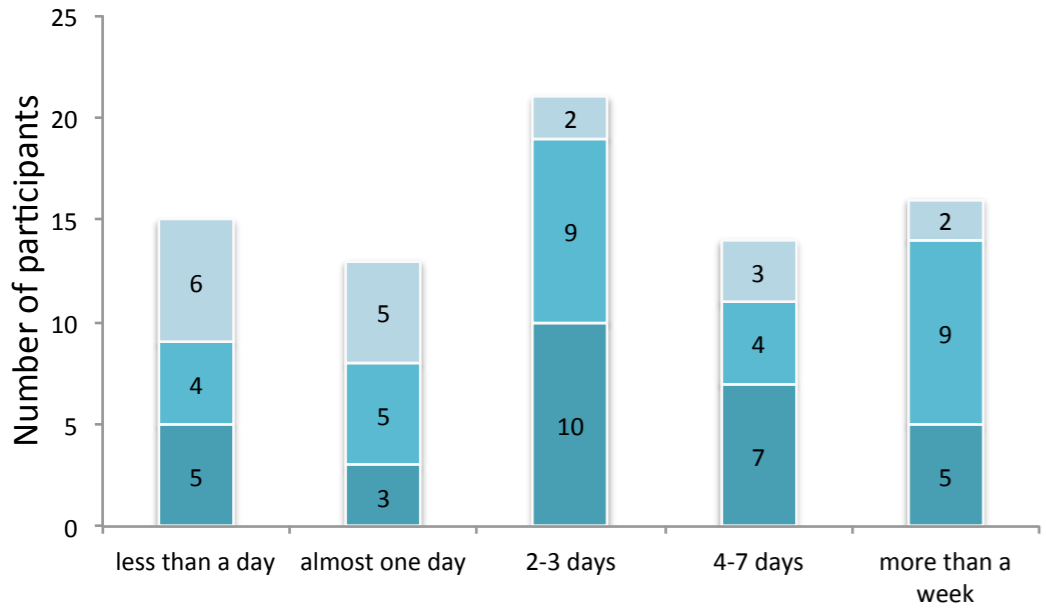

Knowledge of Semantic Web

UI Adaptation

Adoption issues with non-SW users

Time spent on bootstrapping the UI

Code Reuse (Copy/Paste)

Code Reuse (Web Components)